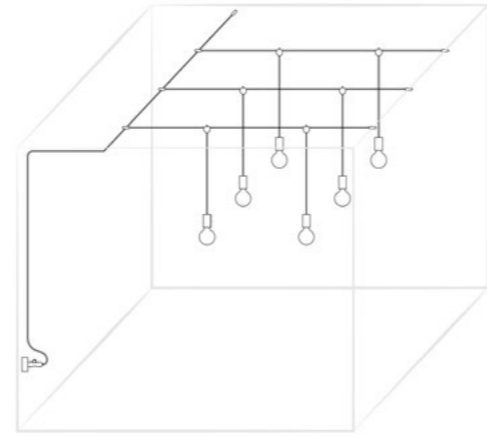

- 1x
   80052
- 6x
   KEIVAELO1...
- 6x
   E27 Led Bulb
- 13x
   GTP.EIVA
- XZ2S...