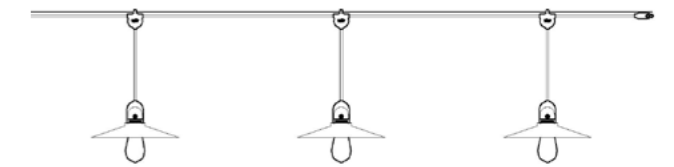

Multiple input components