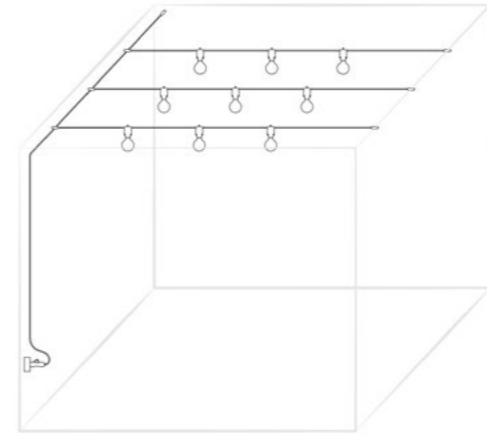

- 1x
   80052
- 9x
   PL27P.EIVA 2
- 9x
   E27 Led Bulb
- 7x
   GTP.EIVA
- XZ2S...