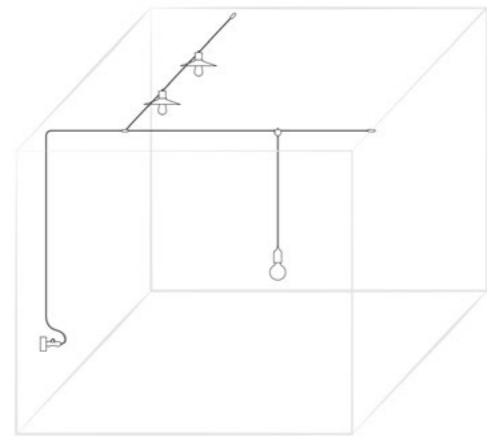

- 1x
   80052
- 1x
   KEIVAPA...
- 3x
   E27 Led Bulb
- 2x
   PL27P.EIVA 2
- 2x
   PAM13...
- XZ2S...
- 4x
   GTP.EIVA