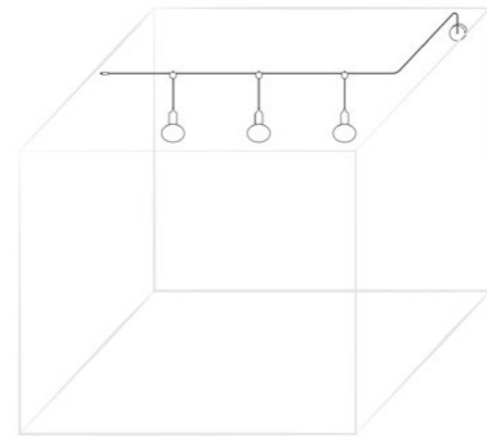

- 1x
   KEIVAROS...
- 3x
   KEIVAPA...
- 3x
   E27 Led Bulb
- 4x
   GTP.EIVA
- XZ2S...