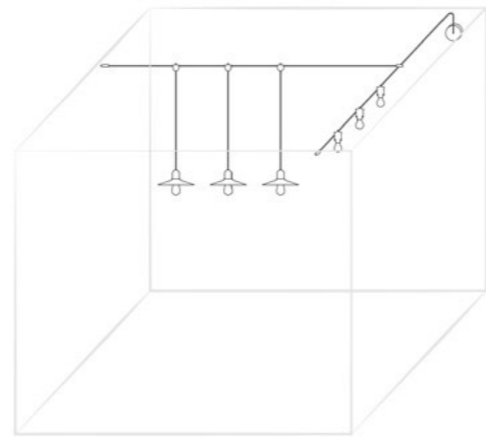

- 1x
   KEIVAROS...
- 3x
   PL27P.EIVA
- 6x
   E27 Led Bulb
- 3x
   PAM13...
- 3x
   PL27P.EIVA 2
- XZ2S...
- 6x
   GTP.EIVA