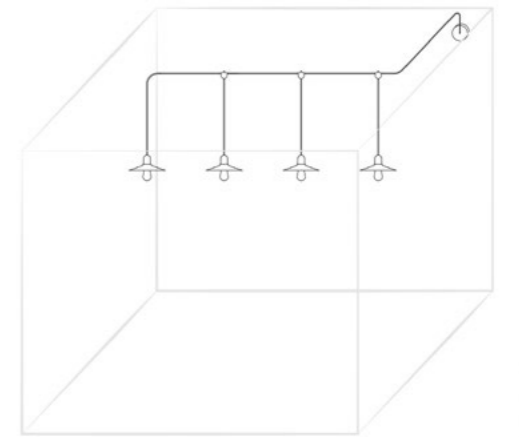

- 1x
   KEIVAROS...
- 3x
   GTP.EIVA
- 4x
   PL27P.EIVA
- 4x
   E27 Led Bulb
- 4x
   PAM13...
- XZ2S...